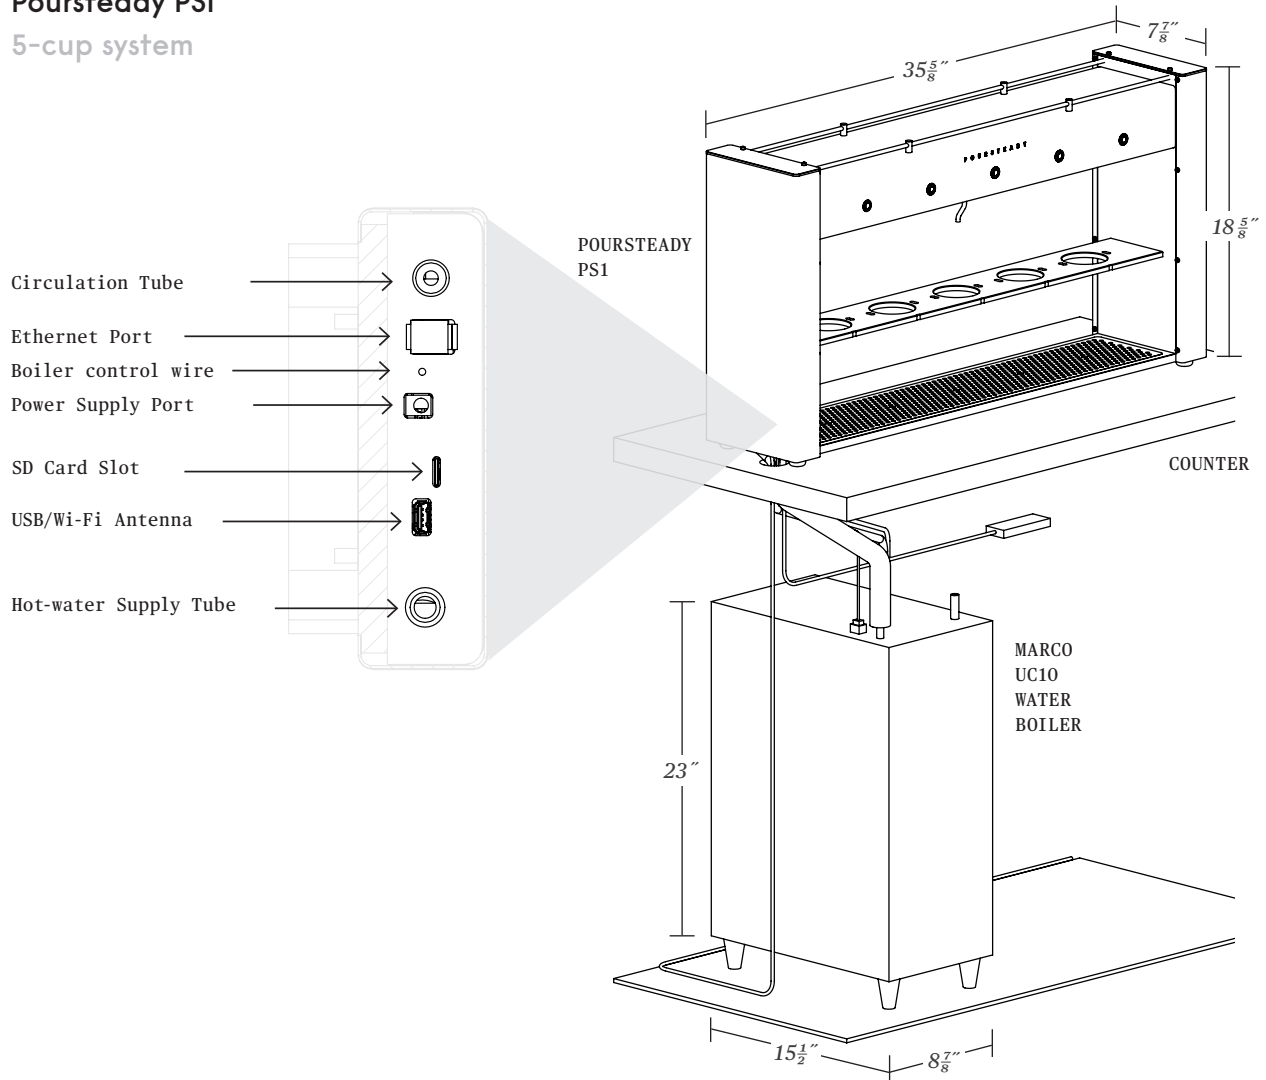

Poursteady PS1

5-cup system

Machine Dimensions

35-5/8" wide × 18-5/8" tall × 7-7/8" deep

Sold with Marco Ecosmart UC10 boiler
(10L, 5.6kW)

Machine Power

110/240VAC, 1A max

Water Heater Power

240VAC, 30A max

Certifications

NSF Sanitation

NSF Electrical (in process)

\$15,000

Poursteady PS1 with Marco UC10
(other configurations available)

\$2,500

deposit to reserve a machine