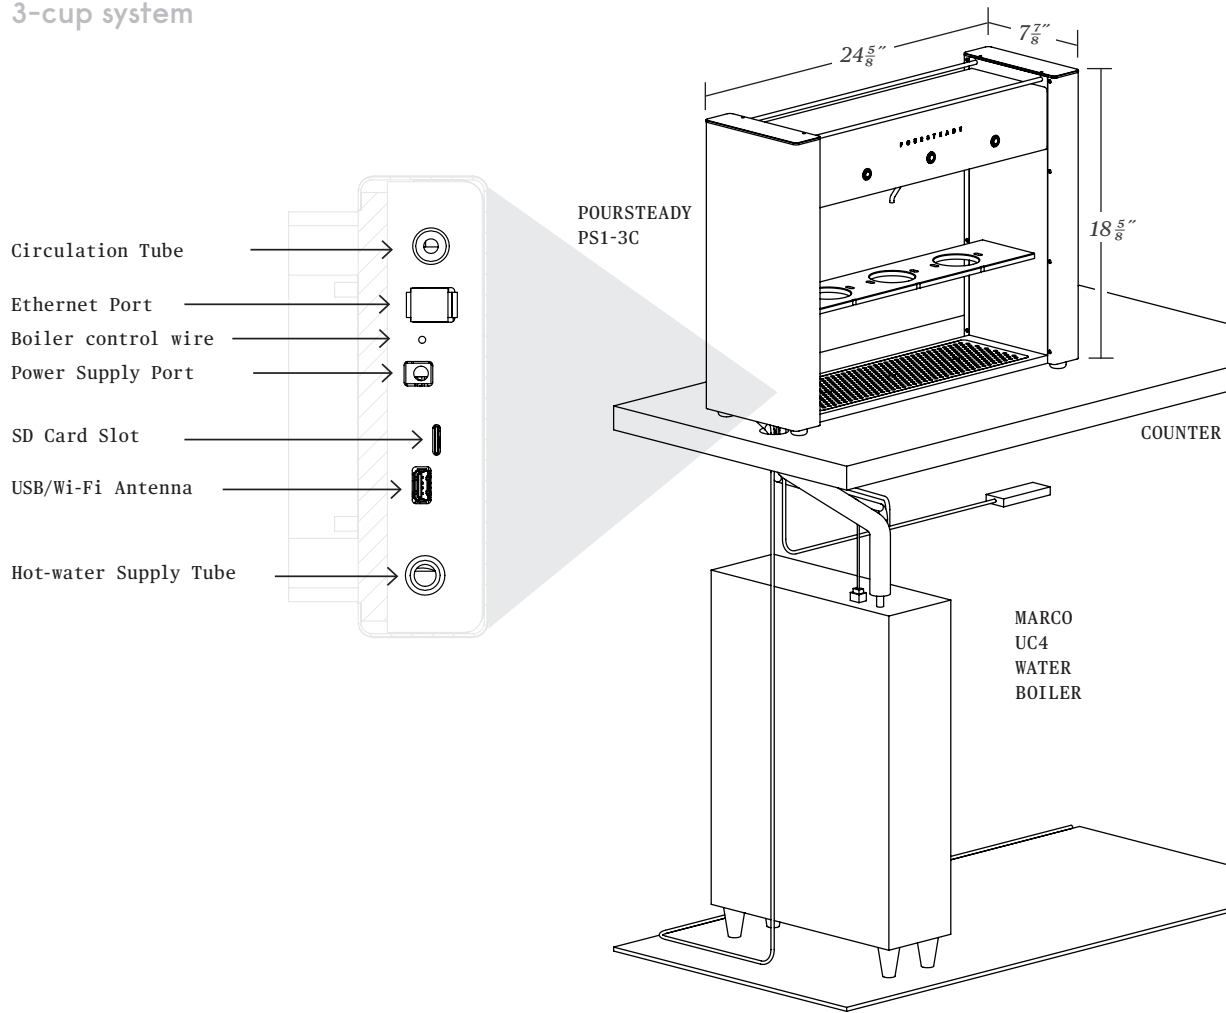

Poursteady PSI-3c

3-cup system

Machine Dimensions

24-5/8" wide × 18-5/8" tall × 7-7/8" deep

*Sold with Marco Ecosmart UC4 boiler
(4L, 5.6kW)*

Machine Power

110/240VAC, 1A max

Water Heater Power

240VAC, 30A max

Certifications

NSF Sanitation

NSF Electrical (in process)

\$12,500

Poursteady PS1-3c with Marco UC4
(other configurations available)

\$2,500

deposit to reserve a machine